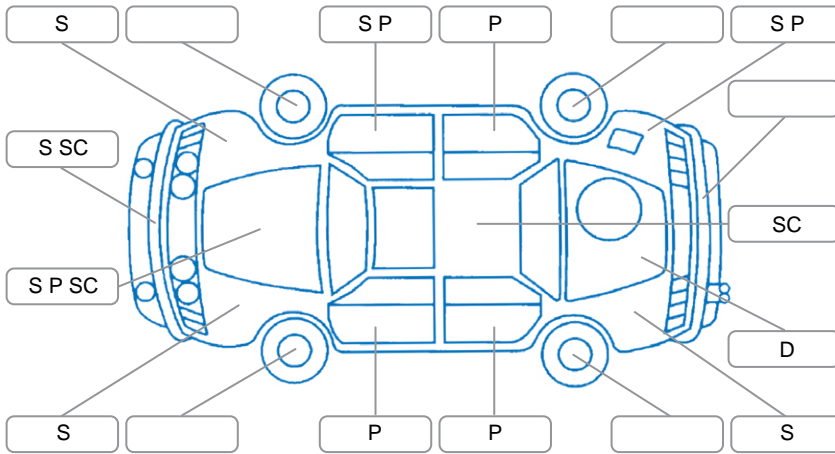

Report ID:	28,229,563	Version:	2
Created:	12 Jun 2026		

Make:	Ford	Model:	Ranger
Body Style:	Utility	Year:	2022
Rego No.:	PES572	Rego Expiry:	28 Jul 2026
WoF Expiry:	13 May 2027	Odometer:	70,287 Kms
Good No.:	28229563	VIN:	MPBUMFF60NX389802
Next Service:	79500	Service History:	Yes

Key

S = Scratch R = Rust C = Crack * = Decals W = Significant scuffs
 D = Dent PT = Paint defect P = Pin dent SC = Stone Chips

Note: some defects and blemishes may not be displayed in the diagram

Body Inspection Comments

Dash cluster lens cracked. Passenger sun visor mirror cover broken.

Conditions During Body Inspection

Wet

Under Carriage and Under Bonnet Inspection Comments

Interior Comments

Seats:	Average
Carpets:	Average
Panels:	Average
Dashboard:	Average