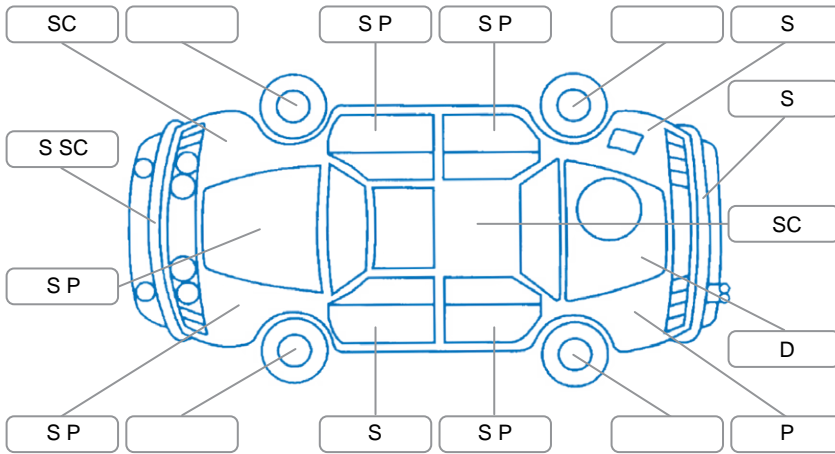

Report ID:	28,229,494	Version:	1
Created:	04 Jun 2026		

Make:	Ford	Model:	Ranger
Body Style:	Utility	Year:	2022
Rego No.:	PFB109	Rego Expiry:	08 Aug 2026
WoF Expiry:	30 Apr 2027	Odometer:	82,910 Kms
Good No.:	28229494	VIN:	MPBUMFF60NX388035
Next Service:	94,000	Service History:	No

Key
 S = Scratch R = Rust C = Crack * = Decals W = Significant scuffs
 D = Dent PT = Paint defect P = Pin dent SC = Stone Chips

Note: some defects and blemishes may not be displayed in the diagram

Body Inspection Comments

Conditions During Body Inspection: Dry

Under Carriage and Under Bonnet Inspection Comments

Interior Comments

Seats:	Average
Carpets:	Average
Panels:	Average
Dashboard:	Average

General Comments

Road Conditions During Test Drive	Wet
Engine Timing Mechanism	Cambelt
Evidence of Cam Belt Replacement	<input type="checkbox"/> Yes <input checked="" type="checkbox"/> No Kms
Inspected by:	Samuel Weir
Published by:	Samuel Weir
Inspection Date:	04 Jun 2026