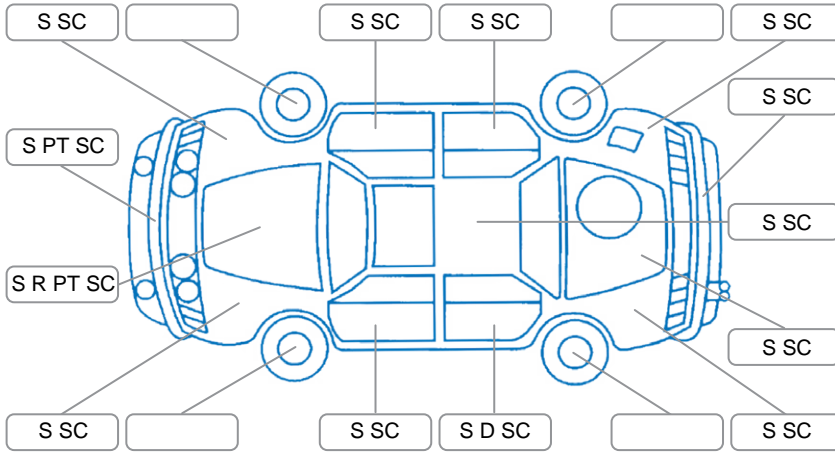

Report ID:	28,229,439	Version:	2
Created:	11 Jun 2026		

Make:	Toyota	Model:	Vitz
Body Style:	Hatchback	Year:	2005
Rego No.:	HYT808	Rego Expiry:	17 Aug 2026
WoF Expiry:	25 May 2027	Odometer:	163,662 Kms
Good No.:	28229439	VIN:	7AT0H63EX14051714
Next Service:	173,662 km	Service History:	Yes

Key

S = Scratch R = Rust C = Crack * = Decals W = Significant scuffs
 D = Dent PT = Paint defect P = Pin dent SC = Stone Chips

Note: some defects and blemishes may not be displayed in the diagram

Body Inspection Comments

Paintwork poor and clear coat coming off and paint faded all over

Conditions During Body Inspection

Dry

Under Carriage and Under Bonnet Inspection Comments

Interior Comments

Seats:	marks
Carpets:	Average
Panels:	Average
Dashboard:	Average