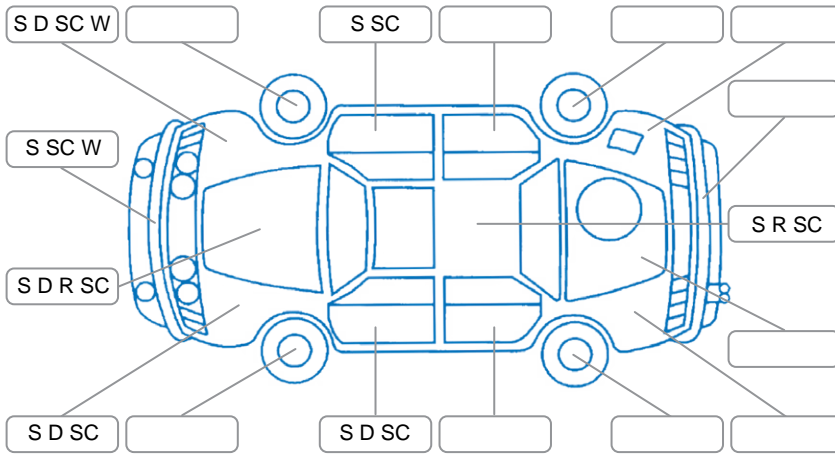

Report ID:	28,229,425	Version:	1
Created:	04 Jun 2026		

Make:	Toyota	Model:	Hilux
Body Style:	Utility	Year:	2009
Rego No.:	EWY158	Rego Expiry:	28 Oct 2026
WoF Expiry:	10 Jul 2026	Odometer:	358,658 Kms
Good No.:	28229425	VIN:	MR0CZ12G000020835
Next Service:	365,000	Service History:	Yes

Key

S = Scratch R = Rust C = Crack * = Decals W = Significant scuffs
 D = Dent PT = Paint defect P = Pin dent SC = Stone Chips

Note: some defects and blemishes may not be displayed in the diagram

Body Inspection Comments

No jack equipment found. Locking wheel nuts

Conditions During Body Inspection

Dry

Under Carriage and Under Bonnet Inspection Comments

Handbrake/fluid light on. Oil approximately 1/2. Battery passed. Significant oil leak