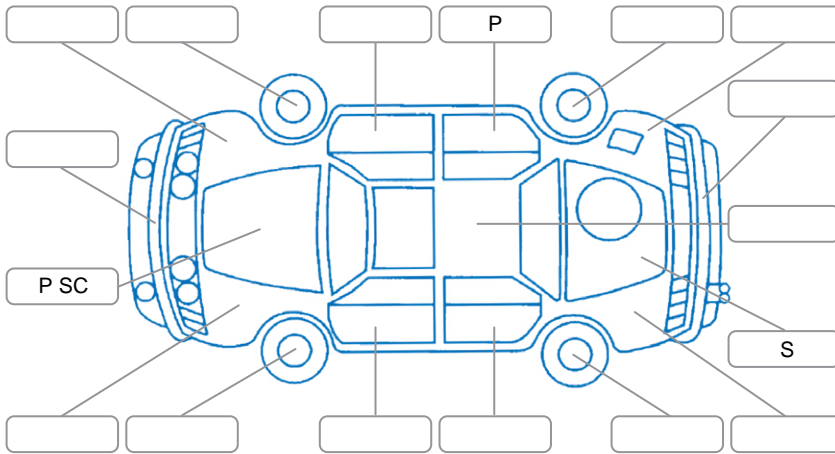

Report ID:	28,229,155	Version:	1
Created:	12 Jun 2026		

Make:	Nissan	Model:	Murano
Body Style:	Wagon	Year:	2008
Rego No.:	PEG15	Rego Expiry:	31 Jul 2026
WoF Expiry:	25 Sep 2026	Odometer:	122,820 Kms
Good No.:	28229155	VIN:	7AT0DH74X22000485
Next Service:	131800	Service History:	No

Key
 S = Scratch R = Rust C = Crack * = Decals W = Significant scuffs
 D = Dent PT = Paint defect P = Pin dent SC = Stone Chips

Note: some defects and blemishes may not be displayed in the diagram

Body Inspection Comments

Drivers door hinge sagging

Conditions During Body Inspection Dry

Under Carriage and Under Bonnet Inspection Comments

Front rotors grooved, oil leaks

Interior Comments

Seats:	Good
Carpets:	Good
Panels:	Good
Dashboard:	sticky dash, drivers trim missing