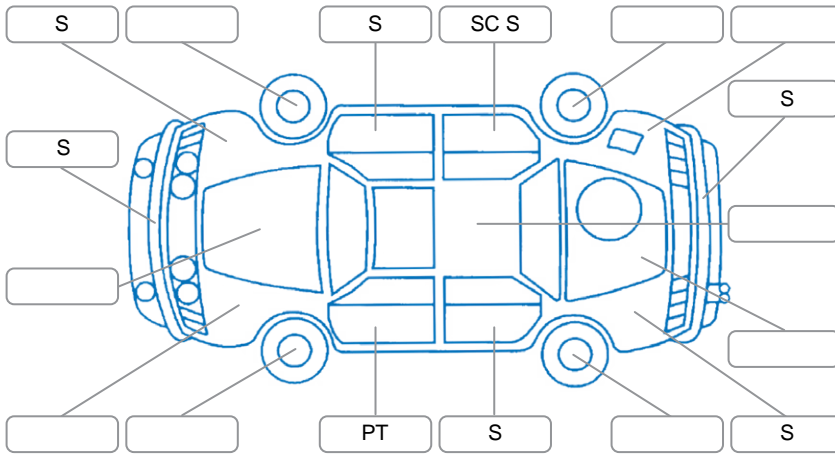

Report ID:	28,228,988	Version:	3
Created:	15 Jun 2026		

Make:	Toyota	Model:	Mark X
Body Style:	SUV	Year:	2009
Rego No.:	QRQ738	Rego Expiry:	11 Jul 2026
WoF Expiry:	26 Jun 2027	Odometer:	82,066 Kms
Good No.:	28228988	VIN:	7AT0H64TX24025977
Next Service:	90,214kms	Service History:	No

Key
 S = Scratch R = Rust C = Crack * = Decals W = Significant scuffs
 D = Dent PT = Paint defect P = Pin dent SC = Stone Chips

Note: some defects and blemishes may not be displayed in the diagram

Body Inspection Comments

Conditions During Body Inspection: Dry

Under Carriage and Under Bonnet Inspection Comments

Interior Comments

Seats:	Good
Carpets:	Good
Panels:	Good
Dashboard:	Average

General Comments

7 seater Mark X wagon