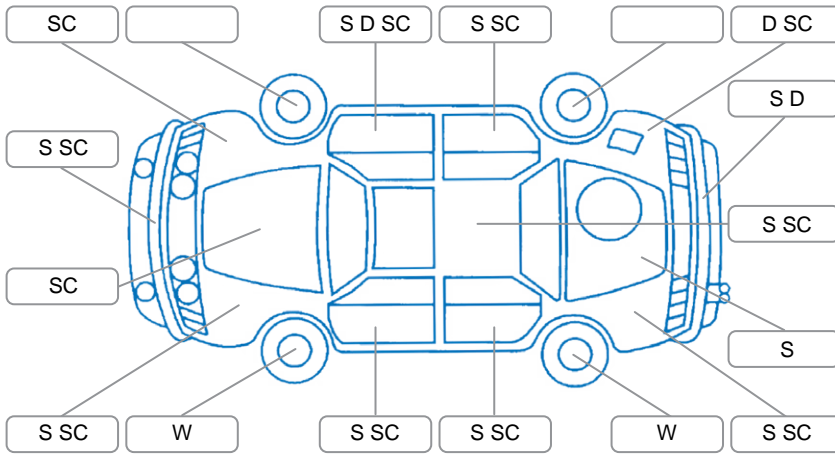

Report ID:	28,228,872	Version:	1
Created:	07 Jun 2026		

Make:	Toyota	Model:	Corolla
Body Style:	Hatchback	Year:	2020
Rego No.:	MTC982	Rego Expiry:	09 Sep 2026
WoF Expiry:	09 Mar 2027	Odometer:	70,337 Kms
Good No.:	28228872	VIN:	JTNK93BE303017376
Next Service:	83000	Service History:	Yes

**Key**  
 S = Scratch    R = Rust    C = Crack    \* = Decals    W = Significant scuffs  
 D = Dent    PT = Paint defect    P = Pin dent    SC = Stone Chips

Note: some defects and blemishes may not be displayed in the diagram