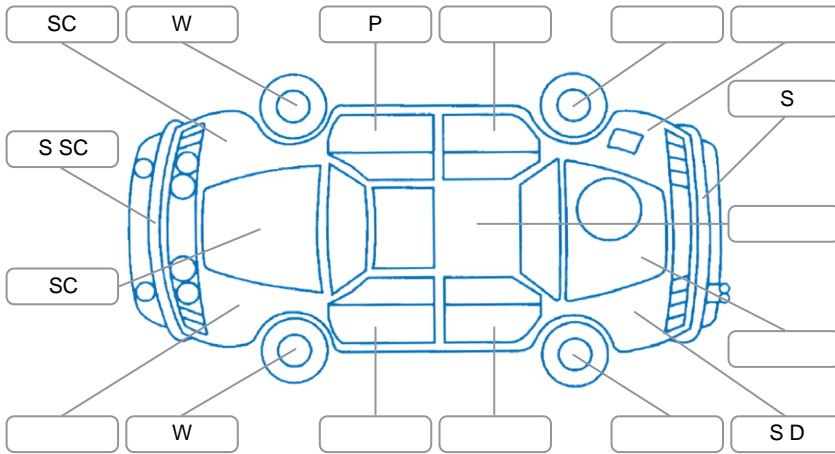

**Key**  
 S = Scratch    R = Rust    C = Crack    \* = Decals    W = Significant scuffs  
 D = Dent    PT = Paint defect    P = Pin dent    SC = Stone Chips

Note: some defects and blemishes may not be displayed in the diagram

### Body Inspection Comments

Left tail light is cracked. Rear tyres are Runflat tyres. Puncture realer in boot.

Conditions During Body Inspection: Dry