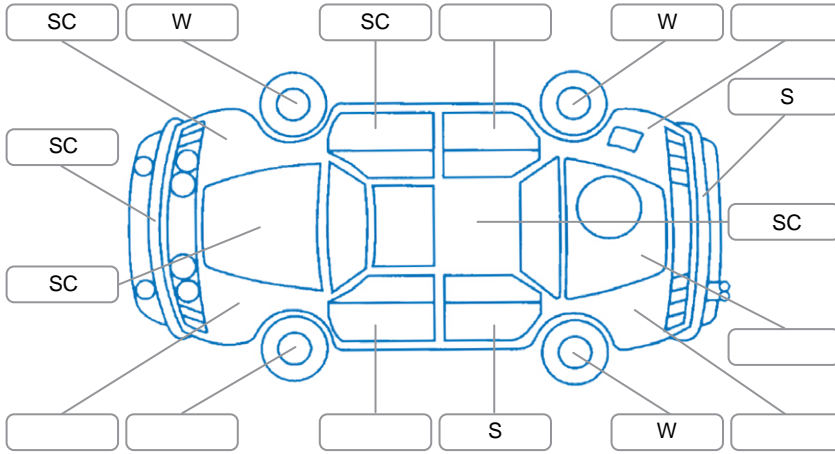

Report ID:	28,228,801	Version:	1
Created:	16 Jun 2026		

Make:	Nissan	Model:	Pathfinder
Body Style:	SUV	Year:	2017
Rego No.:	KTL930	Rego Expiry:	19 Jul 2026
WoF Expiry:	14 Nov 2026	Odometer:	181,270 Kms
Good No.:	28228801	VIN:	5N1DR2MM1HC692792
Next Service:	191280	Service History:	No

Key

S = Scratch R = Rust C = Crack * = Decals W = Significant scuffs
 D = Dent PT = Paint defect P = Pin dent SC = Stone Chips

Note: some defects and blemishes may not be displayed in the diagram

Body Inspection Comments

Conditions During Body Inspection	Dry
-----------------------------------	-----

Under Carriage and Under Bonnet Inspection Comments

Four wheel drive

Interior Comments

Seats:	Average
Carpets:	Average
Panels:	missing drivers floor trim
Dashboard:	Average