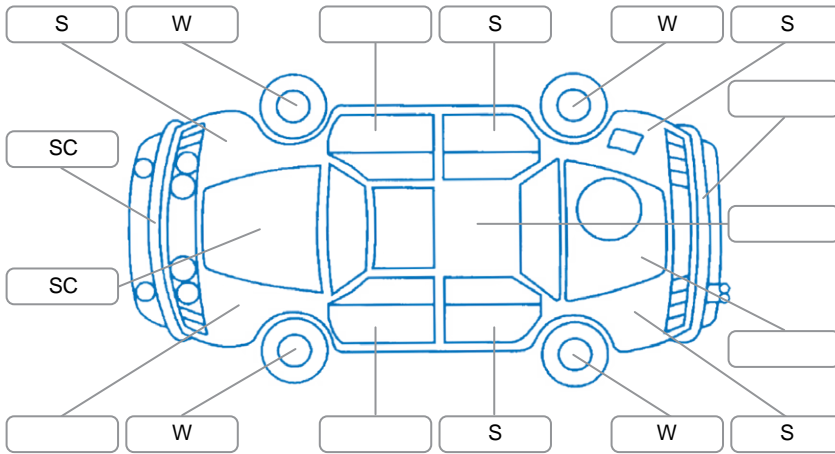

Report ID:	28,228,715	Version:	1
Created:	09 Jun 2026		

Make:	Holden	Model:	Colorado
Body Style:	Utility	Year:	2016
Rego No.:	RST86	Rego Expiry:	12 Dec 2026
WoF Expiry:	16 Jun 2027	Odometer:	150,685 Kms
Good No.:	28228715	VIN:	MMU148LK0HH609636
Next Service:	150684	Service History:	No

Key

S = Scratch R = Rust C = Crack * = Decals W = Significant scuffs
 D = Dent PT = Paint defect P = Pin dent SC = Stone Chips

Note: some defects and blemishes may not be displayed in the diagram

Body Inspection Comments

Conditions During Body Inspection: Dry

Under Carriage and Under Bonnet Inspection Comments

Rear wheel drive

Interior Comments

Seats:	Good
Carpets:	Good
Panels:	Good
Dashboard:	Good

General Comments

Road Conditions During Test Drive	Dry		
Engine Timing Mechanism	Timing Chain		
Evidence of Cam Belt Replacement	<input type="checkbox"/> Yes	<input type="checkbox"/> No	Kms
Inspected by:	Jesse Amey		
Published by:	Janine Bell		
Inspection Date:	03 Jun 2026		