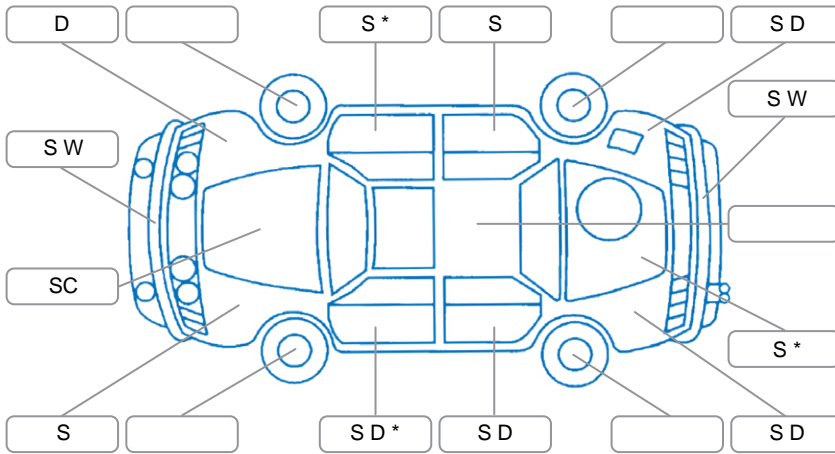

Report ID:	28,228,704	Version:	3
Created:	12 Jun 2026		

Make:	Nissan	Model:	Navara
Body Style:	Utility	Year:	2022
Rego No.:	PES64	Rego Expiry:	10 May 2027
WoF Expiry:	19 May 2026	Odometer:	156,003 Kms
Good No.:	28228704	VIN:	MNTCBAD23A0003068
Next Service:	163000	Service History:	Yes

Key

S = Scratch R = Rust C = Crack * = Decals W = Significant scuffs
 D = Dent PT = Paint defect P = Pin dent SC = Stone Chips

Note: some defects and blemishes may not be displayed in the diagram

Body Inspection Comments

Driver door seal torn, R taillight crack, driver seat belt worn, Drivers seat base torn

Conditions During Body Inspection

Under Carriage and Under Bonnet Inspection Comments

Interior Comments

Seats:	Good
Carpets:	Good
Panels:	Good
Dashboard:	Good

General Comments

Cargo area Tonneau cover not aligned

Road Conditions During Test Drive	Dry	
Engine Timing Mechanism	Timing Chain	
Evidence of Cam Belt Replacement	<input type="checkbox"/> Yes <input type="checkbox"/> No	Kms
Inspected by:	Curshey Accad	
Published by:	Darryl Kereti	
Inspection Date:	08 Jun 2026	