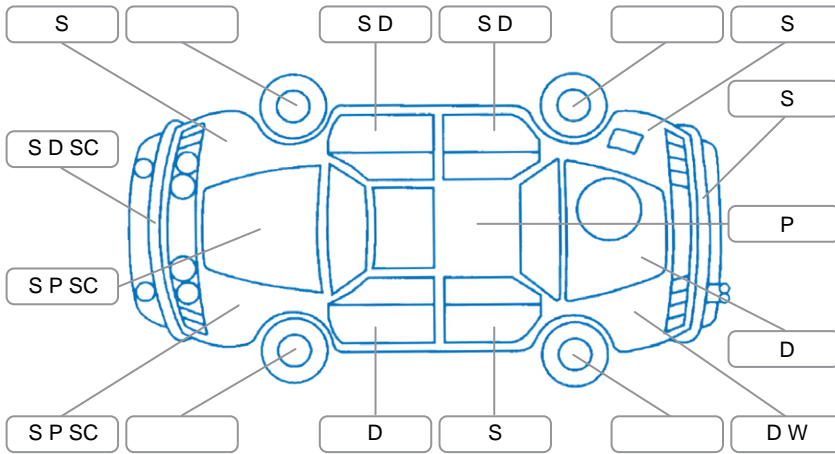

Report ID:	28,228,696	Version:	1
Created:	03 Jun 2026		

Make:	Ford	Model:	Ranger
Body Style:	Utility	Year:	2022
Rego No.:	PCU120	Rego Expiry:	16 Mar 2027
WoF Expiry:	30 Mar 2027	Odometer:	224,594 Kms
Good No.:	28228696	VIN:	MPBUMFF60MX380210
Next Service:	239,000	Service History:	No

Key

S = Scratch R = Rust C = Crack * = Decals W = Significant scuffs
 D = Dent PT = Paint defect P = Pin dent SC = Stone Chips

Note: some defects and blemishes may not be displayed in the diagram

Body Inspection Comments

Large stone chips in windscreen

Conditions During Body Inspection

Dry

Under Carriage and Under Bonnet Inspection Comments

Interior Comments

Seats:	Drivers seat trim melted
Carpets:	Average
Panels:	Average
Dashboard:	Average

General Comments

LR seatbelt fray. RR window switch broken.

Road Conditions During Test Drive Dry

Engine Timing Mechanism Timing Chain

Evidence of Cam Belt Replacement Yes No Kms

Inspected by: Darren Beban