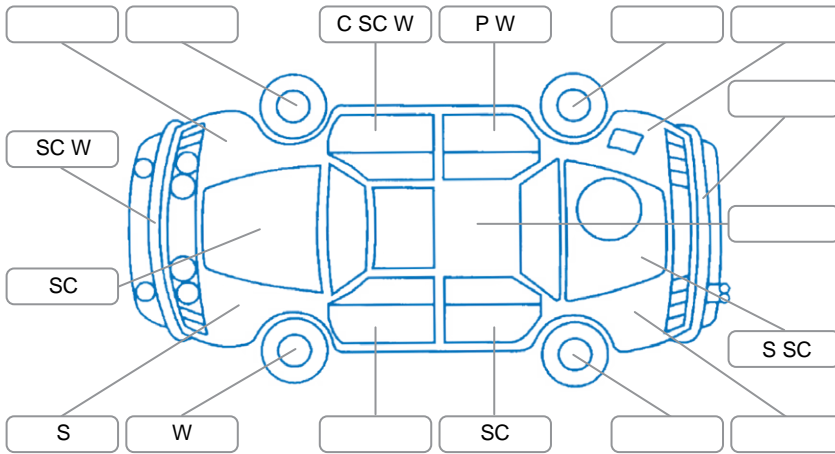

Report ID:	28,228,631	Version:	1
Created:	06 Jun 2026		

Make:	KIA	Model:	Stonic
Body Style:	SUV	Year:	2022
Rego No.:	PFP429	Rego Expiry:	18 Nov 2026
WoF Expiry:	21 May 2027	Odometer:	31,440 Kms
Good No.:	28228631	VIN:	KNADD817VN6681993
Next Service:	40000	Service History:	No

Key

S = Scratch R = Rust C = Crack * = Decals W = Significant scuffs
 D = Dent PT = Paint defect P = Pin dent SC = Stone Chips

Note: some defects and blemishes may not be displayed in the diagram

Body Inspection Comments

Drivers wing mirror indicator housing cracked

Conditions During Body Inspection

Dry

Under Carriage and Under Bonnet Inspection Comments

Underbody oxidation

Interior Comments

Seats:	Good
Carpets:	Good
Panels:	Good
Dashboard:	Good