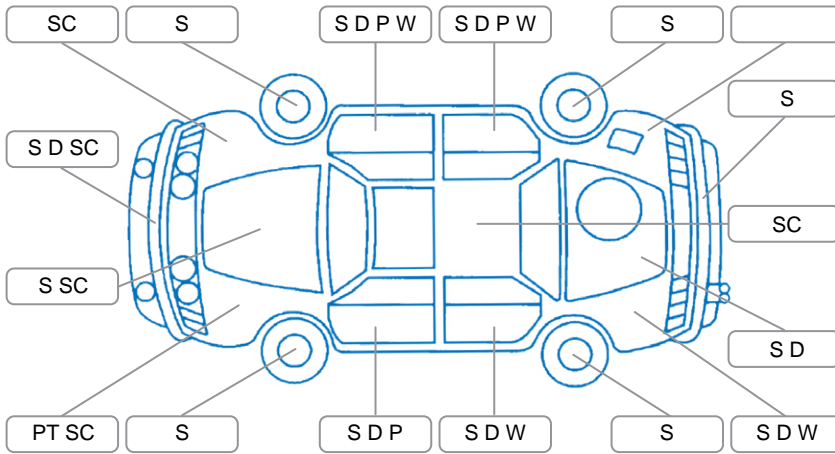

Report ID:	28,228,581	Version:	1
Created:	10 Jun 2026		

Make:	Toyota	Model:	Estima
Body Style:	Wagon	Year:	2007
Rego No.:	KAN601	Rego Expiry:	22 May 2027
WoF Expiry:	21 Jan 2027	Odometer:	236,540 Kms
Good No.:	28228581	VIN:	7AT0H61YX16005146
Next Service:	244,560km's	Service History:	No

Key

S = Scratch R = Rust C = Crack * = Decals W = Significant scuffs
 D = Dent PT = Paint defect P = Pin dent SC = Stone Chips

Note: some defects and blemishes may not be displayed in the diagram

Body Inspection Comments

Conditions During Body Inspection

Dry

Under Carriage and Under Bonnet Inspection Comments

Oil leak from engine.

Interior Comments

Seats:	Average
Carpets:	Good
Panels:	Average
Dashboard:	Good

General Comments