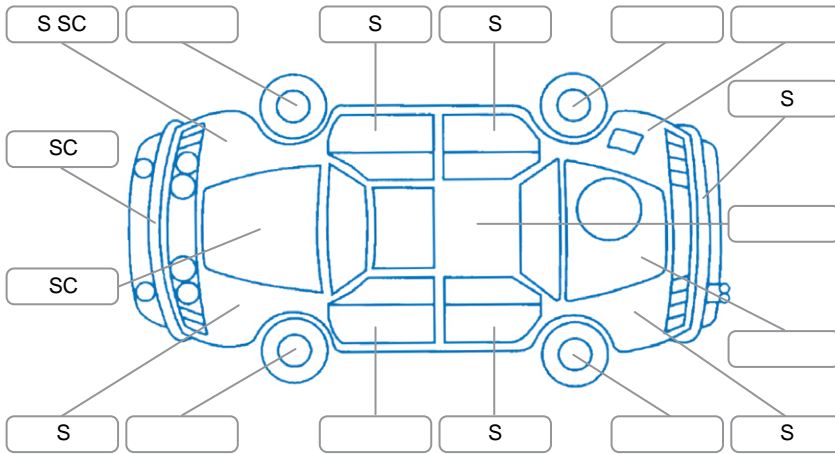

Report ID:	28,228,534	Version:	1
Created:	04 Jun 2026		

Make:	Nissan	Model:	Serena
Body Style:	Wagon	Year:	2015
Rego No.:	RAL553	Rego Expiry:	06 Jul 2026
WoF Expiry:	11 Feb 2027	Odometer:	141,034 Kms
Good No.:	28228534	VIN:	7AT0DH3FX24125958
Next Service:	28/7/26 or 149358km	Service History:	No

**Key**  
 S = Scratch    R = Rust    C = Crack    \* = Decals    W = Significant scuffs  
 D = Dent    PT = Paint defect    P = Pin dent    SC = Stone Chips

Note: some defects and blemishes may not be displayed in the diagram