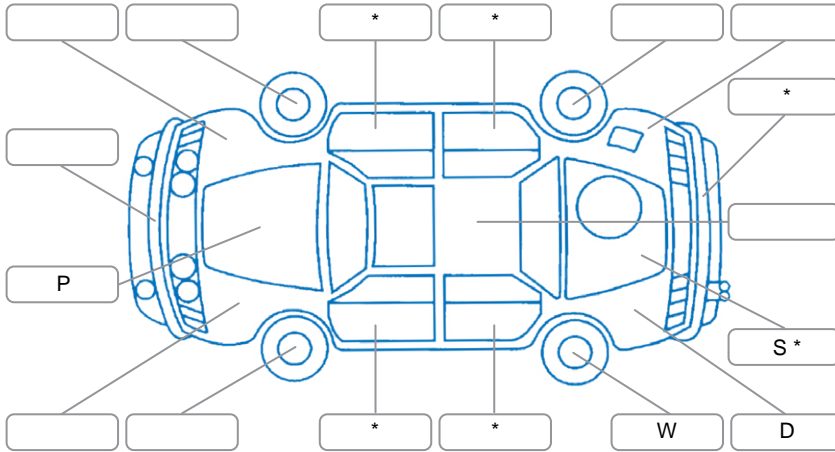

Report ID:	28,228,523	Version:	2
Created:	12 Jun 2026		

Make:	Suzuki	Model:	Swift
Body Style:	Hatchback	Year:	2021
Rego No.:	NNP615	Rego Expiry:	21 Sep 2026
WoF Expiry:	18 Jun 2027	Odometer:	24,040 Kms
Good No.:	28228523	VIN:	JSAAZC83S00403688
Next Service:	37,000 kms	Service History:	Yes

Key

S = Scratch R = Rust C = Crack * = Decals W = Significant scuffs
 D = Dent PT = Paint defect P = Pin dent SC = Stone Chips

Note: some defects and blemishes may not be displayed in the diagram

Body Inspection Comments

Conditions During Body Inspection

Wet

Under Carriage and Under Bonnet Inspection Comments

Interior Comments

Seats:	Good
Carpets:	Good
Panels:	Good
Dashboard:	Good

General Comments

Driver side console small trim panel missing.