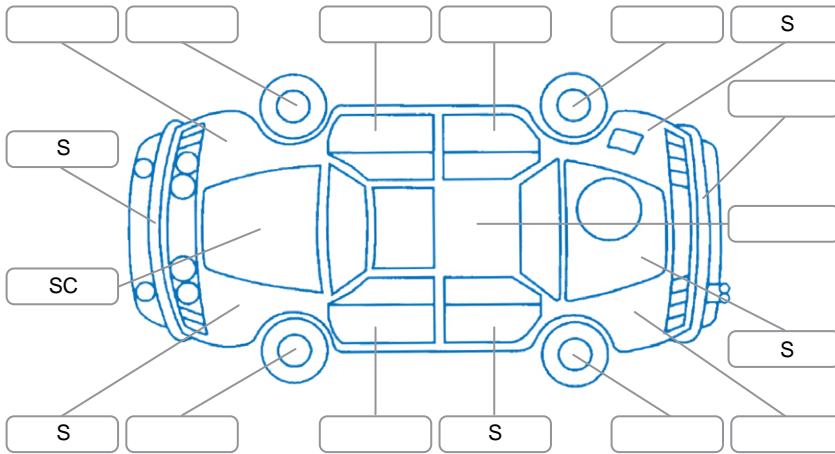

Report ID:	28,228,450	Version:	1
Created:	05 Jun 2026		

Make:	Nissan	Model:	Navara
Body Style:	Utility	Year:	2023
Rego No.:	PYL882	Rego Expiry:	10 Mar 2027
WoF Expiry:	09 Jun 2027	Odometer:	98,496 Kms
Good No.:	28228450	VIN:	MNTCBND23A0025153
Next Service:	101000	Service History:	Yes

Key
 S = Scratch R = Rust C = Crack * = Decals W = Significant scuffs
 D = Dent PT = Paint defect P = Pin dent SC = Stone Chips

Note: some defects and blemishes may not be displayed in the diagram

Body Inspection Comments

Driver seat torn ,

Conditions During Body Inspection Wet

Under Carriage and Under Bonnet Inspection Comments

Interior Comments

Seats:	Average
Carpets:	Average
Panels:	Average
Dashboard:	Average

General Comments