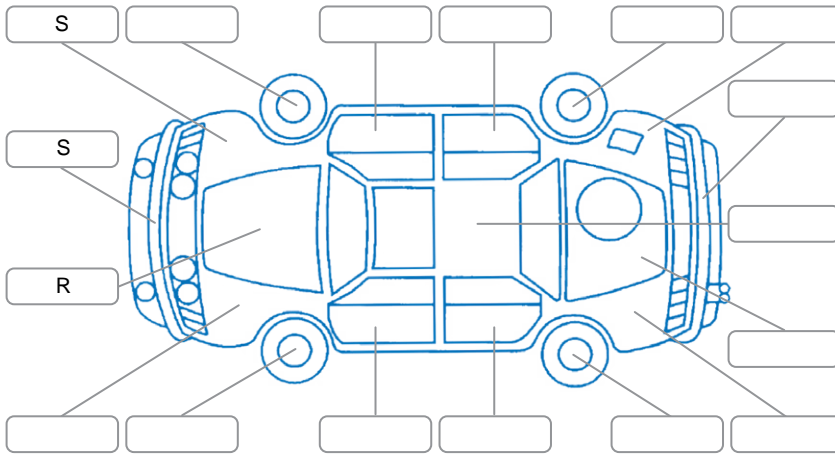

Report ID:	28,228,413	Version:	1
Created:	05 Jun 2026		

Make:	Honda	Model:	CR-V
Body Style:	Wagon	Year:	2012
Rego No.:	QNW213	Rego Expiry:	26 Jun 2026
WoF Expiry:	30 Apr 2026	Odometer:	95,384 Kms
Good No.:	28228413	VIN:	7AT08GFJX24004554
Next Service:	96,580 kms	Service History:	No

Key

S = Scratch R = Rust C = Crack * = Decals W = Significant scuffs
 D = Dent PT = Paint defect P = Pin dent SC = Stone Chips

Note: some defects and blemishes may not be displayed in the diagram

Body Inspection Comments

Tail gate won't open, windscreen cracked out cva,

Conditions During Body Inspection

Wet

Under Carriage and Under Bonnet Inspection Comments

Interior Comments

Seats:	Average
Carpets:	Average
Panels:	Good
Dashboard:	Good