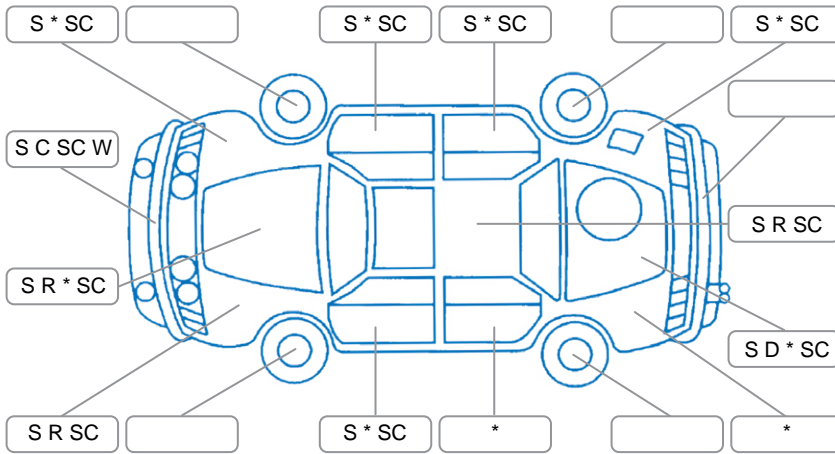

Report ID:	28,228,285	Version:	2
Created:	17 Jun 2026		

Make:	Mazda	Model:	Bt-50
Body Style:	Utility	Year:	2020
Rego No.:	MZT907	Rego Expiry:	27 Jul 2026
WoF Expiry:	10 Jun 2027	Odometer:	166,474 Kms
Good No.:	28228285	VIN:	MMOUR0YG100087882
Next Service:	176,000 Kms	Service History:	Yes

Key

S = Scratch R = Rust C = Crack * = Decals W = Significant scuffs
 D = Dent PT = Paint defect P = Pin dent SC = Stone Chips

Note: some defects and blemishes may not be displayed in the diagram

Body Inspection Comments

Rear bumper poor fit and trim loose

Conditions During Body Inspection

Dry

Under Carriage and Under Bonnet Inspection Comments

Interior Comments

Seats:	Average
Carpets:	Average
Panels:	Average
Dashboard:	Average