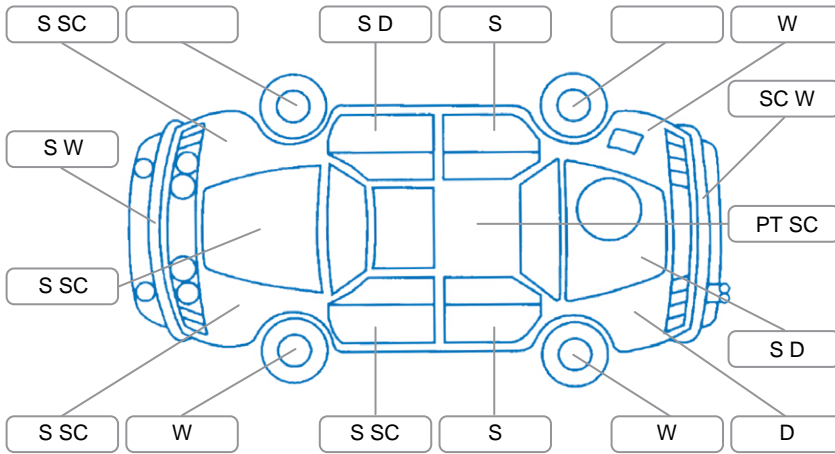

Report ID:	28,228,271	Version:	1
Created:	09 Jun 2026		

Make:	Mazda	Model:	MPV
Body Style:	Wagon	Year:	2007
Rego No.:	LCW743	Rego Expiry:	21 Jun 2026
WoF Expiry:	27 Feb 2027	Odometer:	102,345 Kms
Good No.:	28228271	VIN:	7AT0C11EX17152405
Next Service:	110,500km	Service History:	No

**Key**  
 S = Scratch    R = Rust    C = Crack    \* = Decals    W = Significant scuffs  
 D = Dent    PT = Paint defect    P = Pin dent    SC = Stone Chips

Note: some defects and blemishes may not be displayed in the diagram