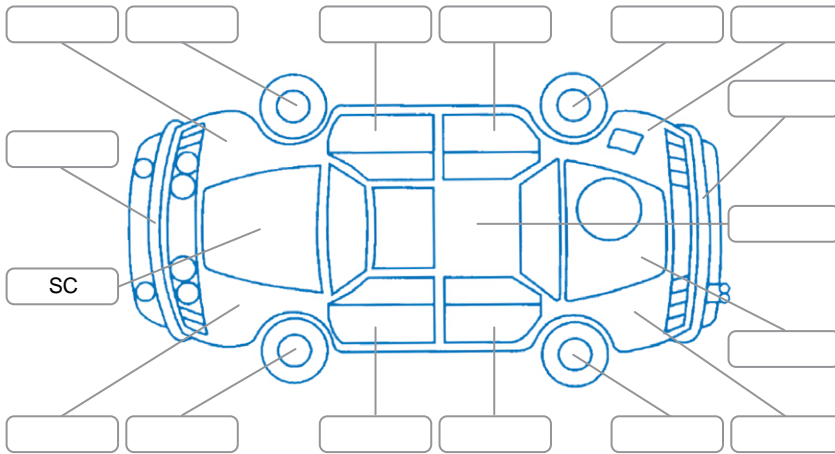

Report ID:	28,228,228	Version:	2
Created:	24 Jun 2026		

Make:	Suzuki	Model:	Jimny
Body Style:	SUV	Year:	2022
Rego No.:	PKB895	Rego Expiry:	03 Aug 2026
WoF Expiry:	07 Jul 2027	Odometer:	74,725 Kms
Good No.:	28228228	VIN:	JSAGJB74V00191275
Next Service:	75000kms	Service History:	No

**Key**  
 S = Scratch    R = Rust    C = Crack    \* = Decals    W = Significant scuffs  
 D = Dent    PT = Paint defect    P = Pin dent    SC = Stone Chips

Note: some defects and blemishes may not be displayed in the diagram