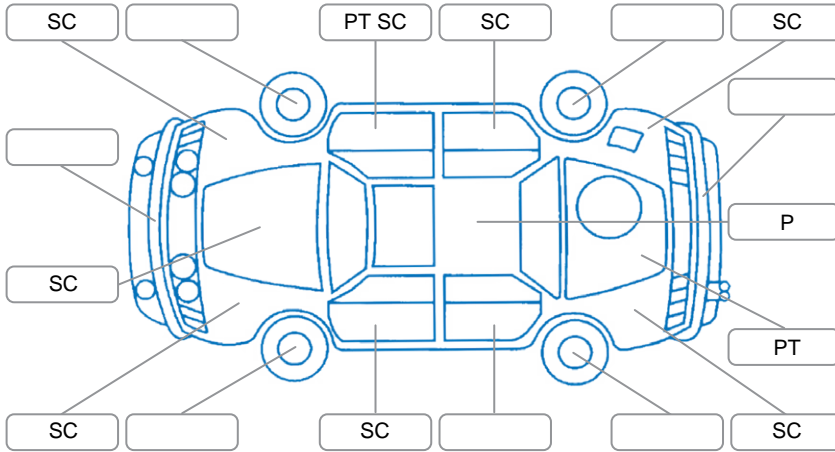

Report ID:	28,228,216	Version:	2
Created:	10 Jun 2026		

Make:	Ford	Model:	Ranger
Body Style:	Utility	Year:	2023
Rego No.:	PTQ374	Rego Expiry:	04 Apr 2027
WoF Expiry:	18 Mar 2027	Odometer:	108,795 Kms
Good No.:	28228216	VIN:	MNACMFF60NW259350
Next Service:	122000	Service History:	Yes

**Key**

S = Scratch    R = Rust    C = Crack    \* = Decals    W = Significant scuffs  
 D = Dent    PT = Paint defect    P = Pin dent    SC = Stone Chips

Note: some defects and blemishes may not be displayed in the diagram

**Body Inspection Comments**

Large paint chips on badge surround  
 Left front step plate minor dent  
 Right front step plate worn

Conditions During Body Inspection

**Under Carriage and Under Bonnet Inspection Comments**