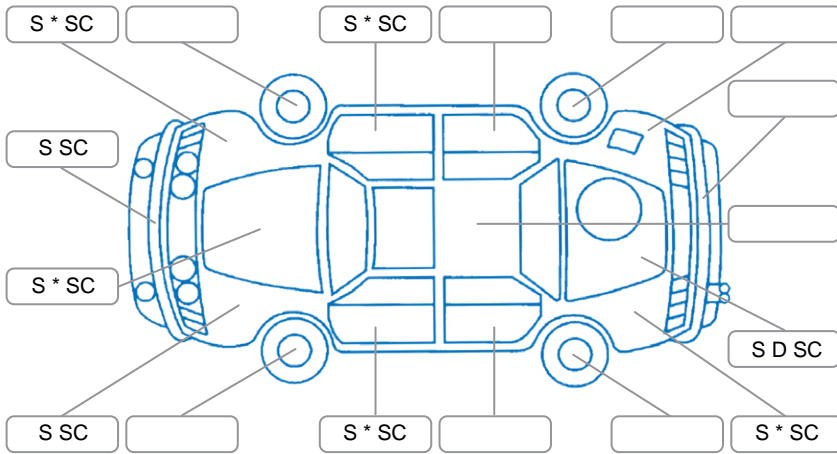

Report ID:	28,228,200	Version:	2
Created:	17 Jun 2026		

Make:	Mazda	Model:	Bt-50
Body Style:	Utility	Year:	2019
Rego No.:	MBT59	Rego Expiry:	25 Mar 2027
WoF Expiry:	26 Mar 2027	Odometer:	124,006 Kms
Good No.:	28228200	VIN:	MMOUR0YG100879467
Next Service:	130,000 Kms	Service History:	Yes

Key

S = Scratch R = Rust C = Crack * = Decals W = Significant scuffs
 D = Dent PT = Paint defect P = Pin dent SC = Stone Chips

Note: some defects and blemishes may not be displayed in the diagram

Body Inspection Comments

Deck liner has been cut.
 No keys for canopy

Conditions During Body Inspection

Dry

Under Carriage and Under Bonnet Inspection Comments

Interior Comments

Seats:	Average
Carpets:	Average
Panels:	Average
Dashboard:	Average