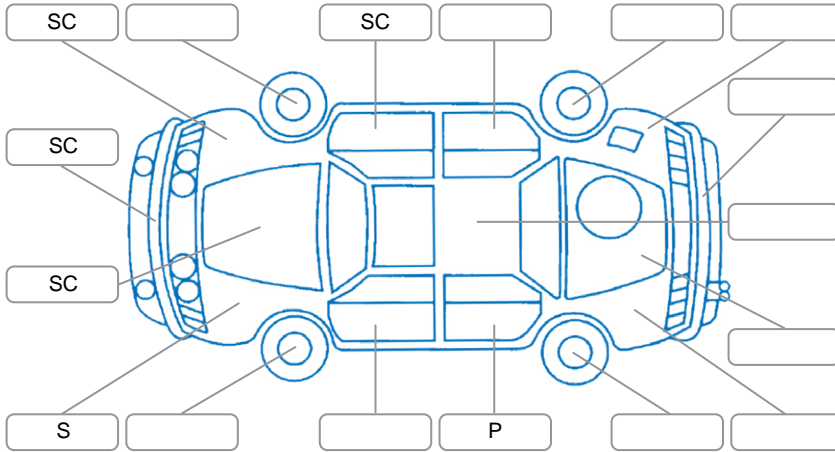

Report ID:	28,228,179	Version:	1
Created:	12 Jun 2026		

Make:	Holden	Model:	Commodore
Body Style:	Wagon	Year:	2016
Rego No.:	KBG593	Rego Expiry:	06 Apr 2026
WoF Expiry:	24 Jun 2027	Odometer:	205,670 Kms
Good No.:	28228179	VIN:	6G1FB8E35GL240610
Next Service:	215,000	Service History:	No

**Key**

S = Scratch    R = Rust    C = Crack    \* = Decals    W = Significant scuffs  
 D = Dent    PT = Paint defect    P = Pin dent    SC = Stone Chips

Note: some defects and blemishes may not be displayed in the diagram