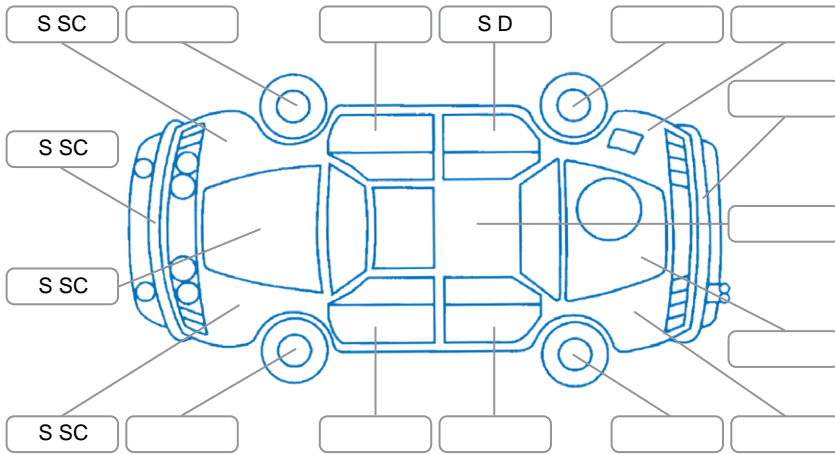

Report ID:	28,228,146	Version:	1
Created:	18 Jun 2026		

Make:	Suzuki	Model:	SX4
Body Style:	Hatchback	Year:	2007
Rego No.:	NHA92	Rego Expiry:	28 Jul 2026
WoF Expiry:	01 Jul 2027	Odometer:	92,714 Kms
Good No.:	28228146	VIN:	7AT0GKG7X21100774
Next Service:	101,000	Service History:	Yes

Key

S = Scratch R = Rust C = Crack * = Decals W = Significant scuffs
 D = Dent PT = Paint defect P = Pin dent SC = Stone Chips

Note: some defects and blemishes may not be displayed in the diagram

Body Inspection Comments

Paint defects and clear coat coming off.
 Rear bumper poor fit.

Conditions During Body Inspection Dry

Under Carriage and Under Bonnet Inspection Comments

Interior Comments

Seats:	Average
Carpets:	Average
Panels:	Average
Dashboard:	Average