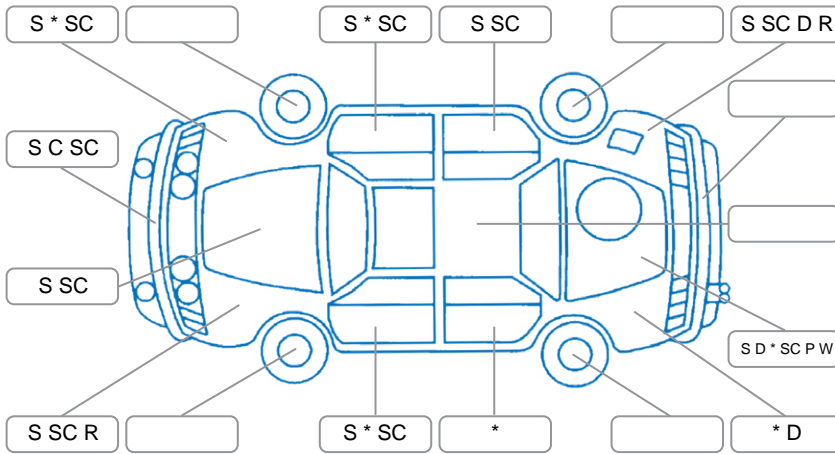

Report ID:	28,228,133	Version:	2
Created:	04 Jun 2026		

Make:	Mazda	Model:	Bt-50
Body Style:	Utility	Year:	2020
Rego No.:	MZT908	Rego Expiry:	27 Jul 2026
WoF Expiry:	10 Jun 2027	Odometer:	102,074 Kms
Good No.:	28228133	VIN:	MMOUR0YG100087881
Next Service:	112,000	Service History:	Yes

Key
 S = Scratch R = Rust C = Crack * = Decals W = Significant scuffs
 D = Dent PT = Paint defect P = Pin dent SC = Stone Chips

Note: some defects and blemishes may not be displayed in the diagram

Body Inspection Comments

Rhr corner significantly dented

Conditions During Body Inspection

Dry

Under Carriage and Under Bonnet Inspection Comments

Significant oil leak. Battery failed

Interior Comments

Seats:	Average
Carpets:	Average
Panels:	Average
Dashboard:	Average