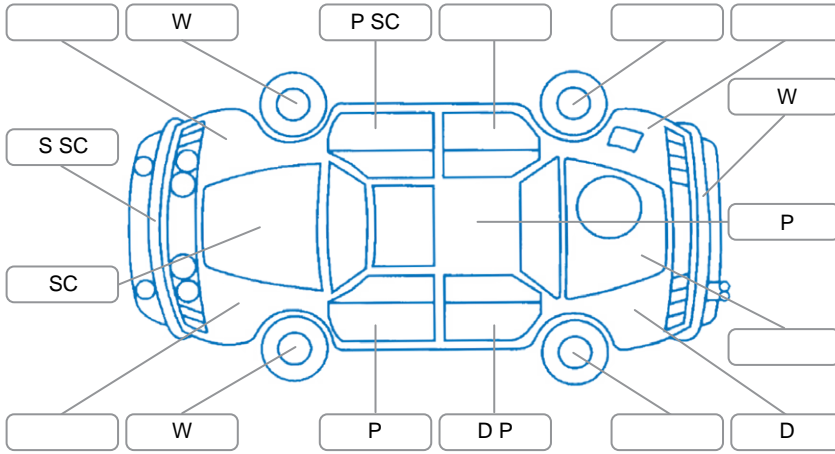

Report ID:	28,227,975	Version:	2
Created:	05 Jun 2026		

Make:	Hyundai	Model:	I30
Body Style:	Wagon	Year:	2016
Rego No.:	KHB246	Rego Expiry:	09 Jun 2026
WoF Expiry:	17 Jun 2027	Odometer:	130,819 Kms
Good No.:	28227975	VIN:	TMAD281UVHJ126981
Next Service:	140,816 Kms	Service History:	Yes

Key

S = Scratch R = Rust C = Crack * = Decals W = Significant scuffs
 D = Dent PT = Paint defect P = Pin dent SC = Stone Chips

Note: some defects and blemishes may not be displayed in the diagram

Body Inspection Comments