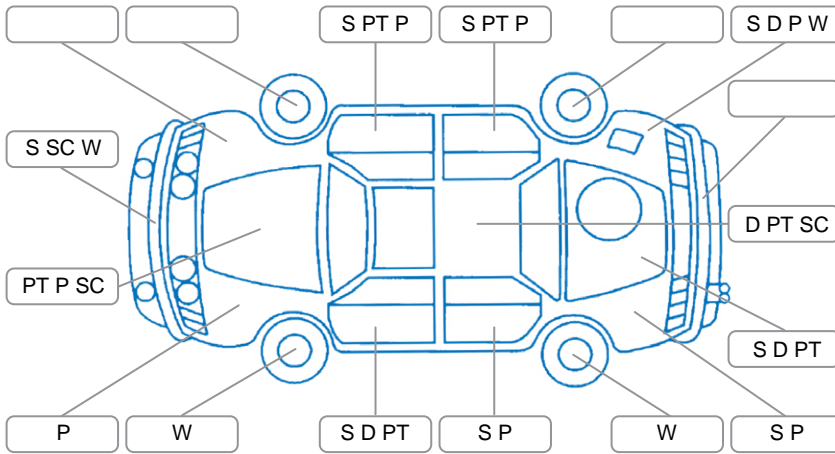

Report ID:	28,227,968	Version:	1
Created:	05 Jun 2026		

Make:	Toyota	Model:	Hiace
Body Style:	Van	Year:	2014
Rego No.:	RUC639	Rego Expiry:	23 Dec 2026
WoF Expiry:	19 May 2027	Odometer:	235,662 Kms
Good No.:	28227968	VIN:	JTFHT02P800153561
Next Service:	242000	Service History:	No

Key

S = Scratch R = Rust C = Crack * = Decals W = Significant scuffs
 D = Dent PT = Paint defect P = Pin dent SC = Stone Chips

Note: some defects and blemishes may not be displayed in the diagram

Body Inspection Comments

RR tyre bald, major engine oil leaks, RF shock leaking

Interior Comments

Seats: both front seat bolsters torn

Carpets: droves footwell torn

Panels: headlining stained

Dashboard: steering wheel worn

General Comments