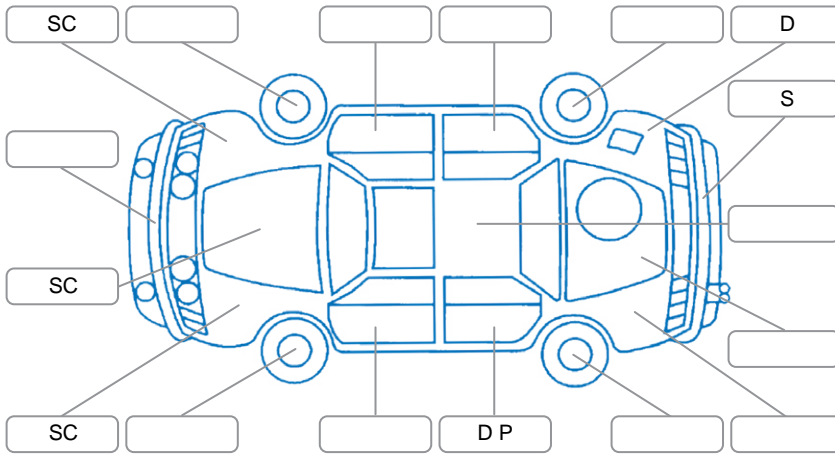

Key
 S = Scratch R = Rust C = Crack * = Decals W = Significant scuffs
 D = Dent PT = Paint defect P = Pin dent SC = Stone Chips

Note: some defects and blemishes may not be displayed in the diagram

Body Inspection Comments

Panels: Good

Dashboard: Good

General Comments

Road Conditions During Test Drive

Wet

Engine Timing Mechanism

Timing Chain

Evidence of Cam Belt Replacement Yes No Kms