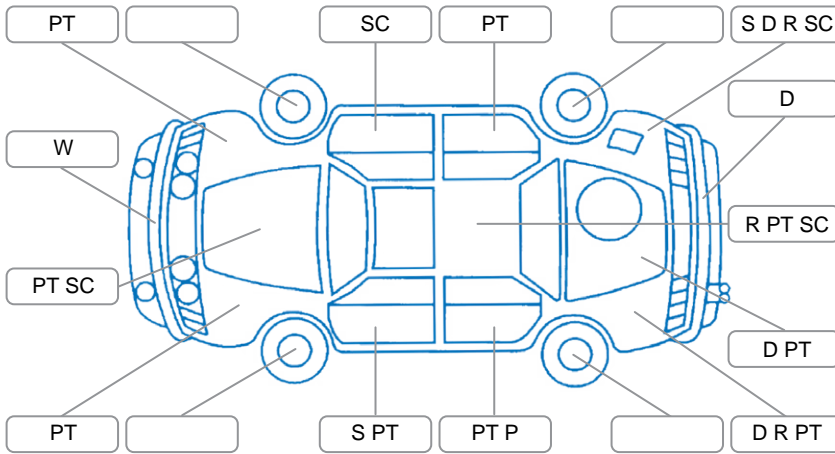

Report ID:	28,227,923	Version:	3
Created:	11 Jun 2026		

Make:	Nissan	Model:	Navara
Body Style:	Utility	Year:	2011
Rego No.:	GCD239	Rego Expiry:	08 Jul 2026
WoF Expiry:	04 Nov 2026	Odometer:	166,685 Kms
Good No.:	28227923	VIN:	MNTVCGD40A0002346
Next Service:	Unknown	Service History:	Yes

### Key

S = Scratch    R = Rust    C = Crack    \* = Decals    W = Significant scuffs  
 D = Dent    PT = Paint defect    P = Pin dent    SC = Stone Chips

Note: some defects and blemishes may not be displayed in the diagram

### Body Inspection Comments

Chrome trims corroded. Minor stone chips in windscreen. Moisture in right side indicator.

Conditions During Body Inspection	Dry
-----------------------------------	-----

### Under Carriage and Under Bonnet Inspection Comments

Oil seepage. Minor underbody rust.