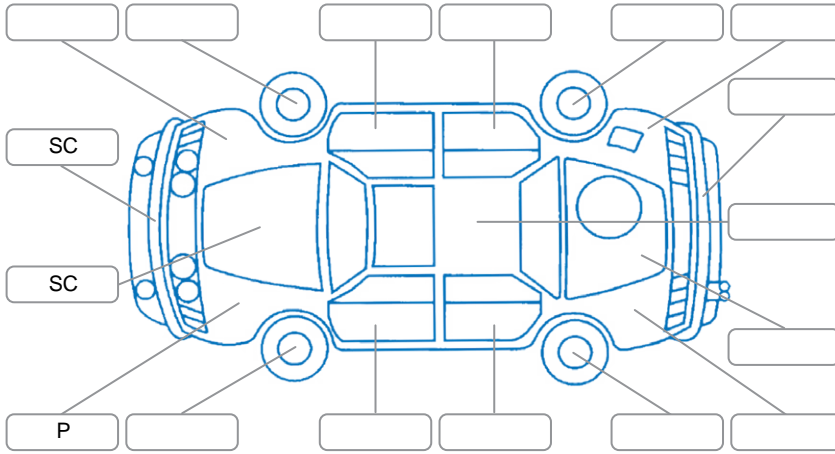

Report ID:	28,227,877	Version:	3
Created:	11 Jun 2026		

Make:	Ford	Model:	Ranger
Body Style:	Utility	Year:	2023
Rego No.:	QAB538	Rego Expiry:	15 Dec 2026
WoF Expiry:	15 Jun 2027	Odometer:	79,865 Kms
Good No.:	28227877	VIN:	MPBCMFF60PX478565
Next Service:	90000	Service History:	Yes

Key

S = Scratch R = Rust C = Crack * = Decals W = Significant scuffs
 D = Dent PT = Paint defect P = Pin dent SC = Stone Chips

Note: some defects and blemishes may not be displayed in the diagram

Body Inspection Comments

Conditions During Body Inspection

Dry

Under Carriage and Under Bonnet Inspection Comments

Interior Comments

Seats:	Good
Carpets:	Good
Panels:	Good
Dashboard:	Good

General Comments

Road Conditions During Test Drive	Dry
Engine Timing Mechanism	Cambelt
Evidence of Cam Belt Replacement	<input type="checkbox"/> Yes <input checked="" type="checkbox"/> No Kms