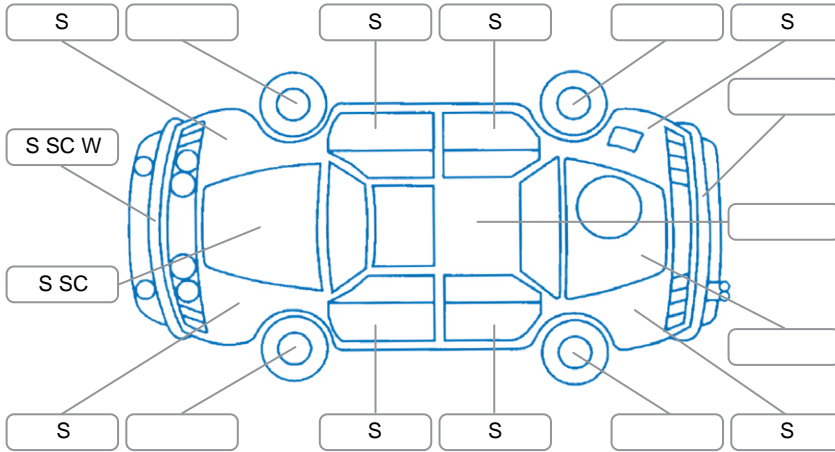

Report ID:	28,227,831	Version:	2
Created:	20 Jun 2026		

Make:	Toyota	Model:	Rav4
Body Style:	SUV	Year:	2021
Rego No.:	NTJ533	Rego Expiry:	14 Jul 2026
WoF Expiry:	03 Jul 2027	Odometer:	143,021 Kms
Good No.:	28227831	VIN:	JTMBW3FVX0D121591
Next Service:	144,000 Kms	Service History:	Yes

Key

S = Scratch R = Rust C = Crack * = Decals W = Significant scuffs
 D = Dent PT = Paint defect P = Pin dent SC = Stone Chips

Note: some defects and blemishes may not be displayed in the diagram

Body Inspection Comments