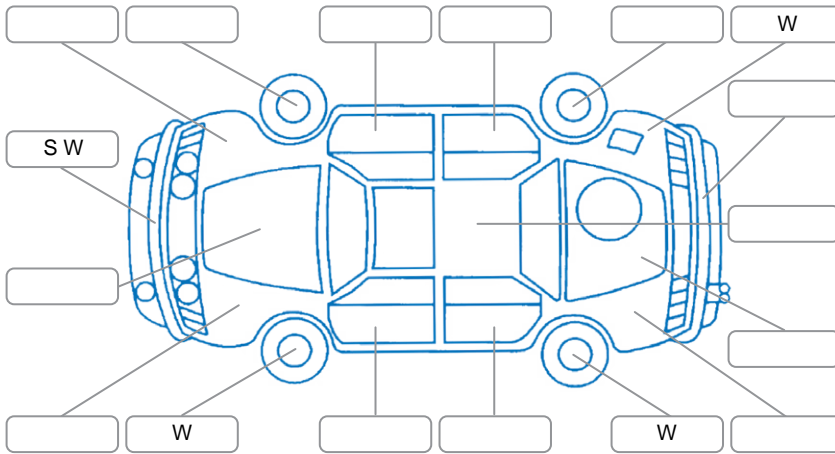

Report ID:	28,227,820	Version:	2
Created:	05 Jun 2026		

Make:	Suzuki	Model:	Swift
Body Style:	Hatchback	Year:	2021
Rego No.:	QEU931	Rego Expiry:	05 Apr 2027
WoF Expiry:	11 Feb 2027	Odometer:	30,219 Kms
Good No.:	28227820	VIN:	7AT0GK0CX23408501
Next Service:	45,000km	Service History:	No

Key
 S = Scratch R = Rust C = Crack * = Decals W = Significant scuffs
 D = Dent PT = Paint defect P = Pin dent SC = Stone Chips

Note: some defects and blemishes may not be displayed in the diagram

Body Inspection Comments

Conditions During Body Inspection: Dry

Under Carriage and Under Bonnet Inspection Comments

FWD

Interior Comments

Seats:	Good
Carpets:	Good
Panels:	Good
Dashboard:	Good

General Comments

Road Conditions During Test Drive	Dry		
Engine Timing Mechanism	Timing Chain		
Evidence of Cam Belt Replacement	<input type="checkbox"/> Yes	<input type="checkbox"/> No	Kms
Inspected by:	Rowan Fey		
Published by:	Admond Chan		
Inspection Date:	05 Jun 2026		