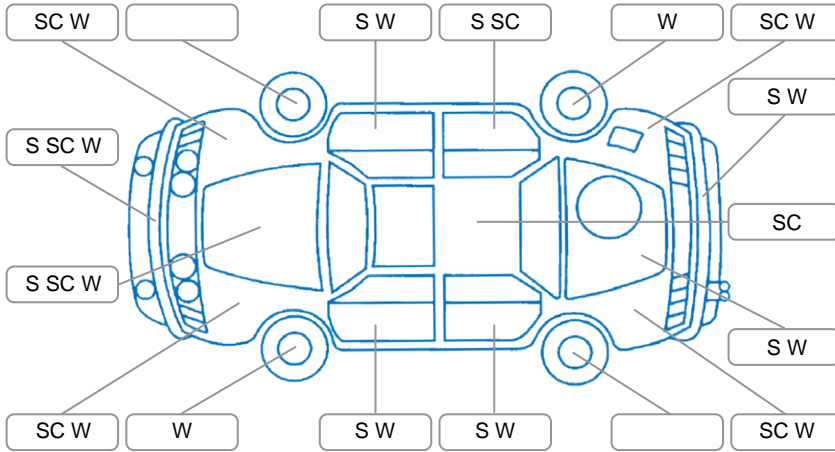

Report ID:	28,227,808	Version:	1
Created:	03 Jun 2026		

Make:	Nissan	Model:	Dualis
Body Style:	Wagon	Year:	2008
Rego No.:	LRP383	Rego Expiry:	29 Oct 2026
WoF Expiry:	14 Oct 2026	Odometer:	147,794 Kms
Good No.:	28227808	VIN:	7AT0DH7HX18108326
Next Service:	143,407km	Service History:	No

### Key

S = Scratch    R = Rust    C = Crack    \* = Decals    W = Significant scuffs  
 D = Dent    PT = Paint defect    P = Pin dent    SC = Stone Chips

Note: some defects and blemishes may not be displayed in the diagram

### Under Carriage and Under Bonnet Inspection Comments

Engine oil leak  
 Underbody surface rust  
 4 wheel drive