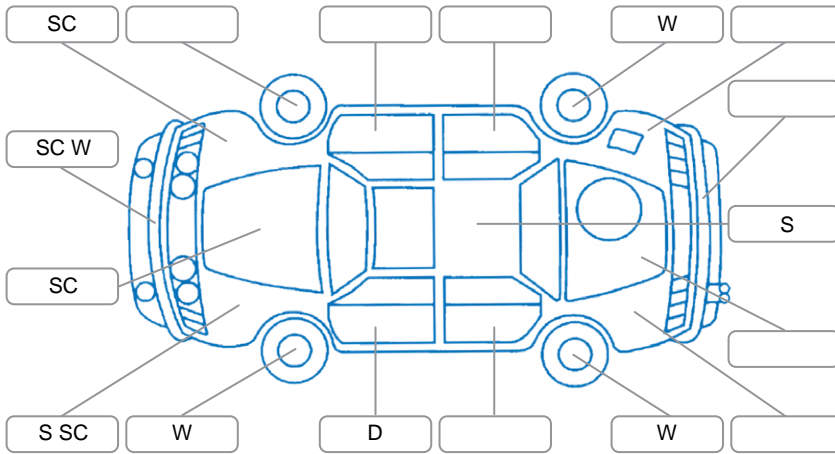

Report ID:	28,227,779	Version:	1
Created:	03 Jun 2026		

Make:	Skoda	Model:	Fabia
Body Style:	Hatchback	Year:	2017
Rego No.:	KRH198	Rego Expiry:	22 Sep 2026
WoF Expiry:	26 May 2027	Odometer:	24,616 Kms
Good No.:	28227779	VIN:	TMBFN6NJ7HZ130557
Next Service:	38,000km	Service History:	Yes

Key

S = Scratch R = Rust C = Crack * = Decals W = Significant scuffs
 D = Dent PT = Paint defect P = Pin dent SC = Stone Chips

Note: some defects and blemishes may not be displayed in the diagram

Body Inspection Comments

Windscreen stone chips

Conditions During Body Inspection

Dry

Under Carriage and Under Bonnet Inspection Comments

Engine oil leak
 Front wheel drive

Interior Comments

Seats:	Good
Carpets:	Good
Panels:	Good
Dashboard:	Good