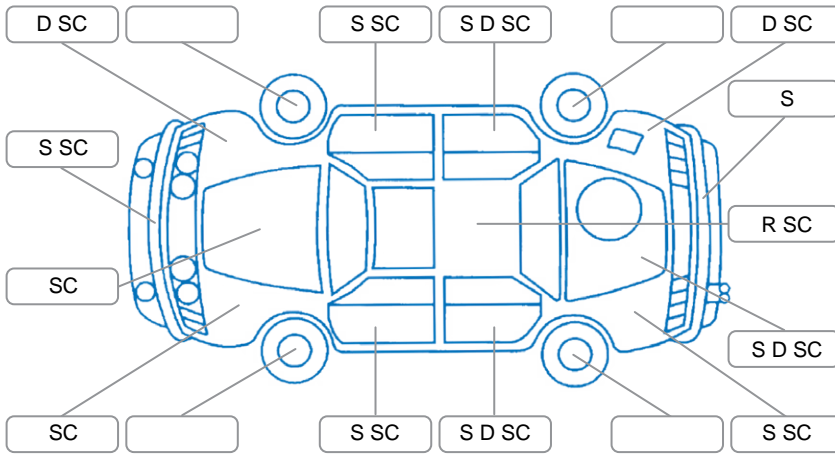

Report ID:	28,227,767	Version:	1
Created:	03 Jun 2026		

Make:	Ford	Model:	Ranger
Body Style:	Utility	Year:	2020
Rego No.:	NBE493	Rego Expiry:	21 Jun 2026
WoF Expiry:	22 Oct 2026	Odometer:	217,993 Kms
Good No.:	28227767	VIN:	MPBUMFF80LX295217
Next Service:	215000	Service History:	Yes

Key

S = Scratch R = Rust C = Crack * = Decals W = Significant scuffs
 D = Dent PT = Paint defect P = Pin dent SC = Stone Chips

Note: some defects and blemishes may not be displayed in the diagram

Body Inspection Comments