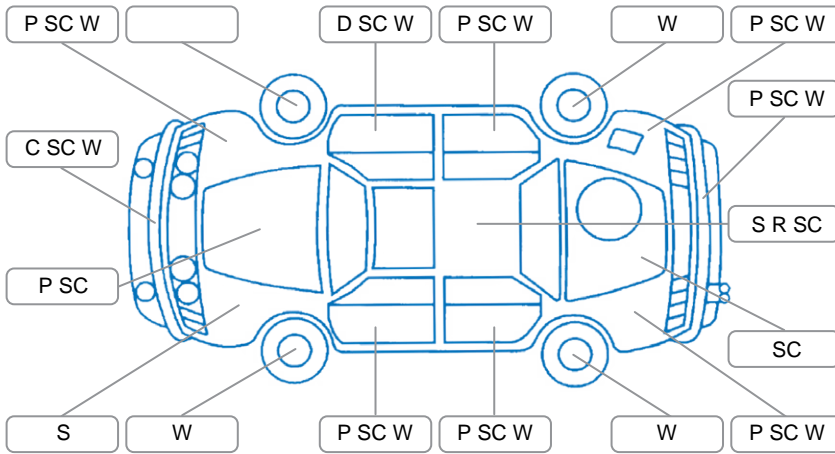

Report ID:	28,227,714	Version:	1
Created:	04 Jun 2026		

Make:	Toyota	Model:	Highlander
Body Style:	SUV	Year:	2011
Rego No.:	FZD95	Rego Expiry:	27 Apr 2027
WoF Expiry:	02 Mar 2027	Odometer:	320,554 Kms
Good No.:	28227714	VIN:	JTEES41A302177091
Next Service:	334000	Service History:	Yes

Key
 S = Scratch R = Rust C = Crack * = Decals W = Significant scuffs
 D = Dent PT = Paint defect P = Pin dent SC = Stone Chips

Note: some defects and blemishes may not be displayed in the diagram

Body Inspection Comments

- Windscreen crack outside CVA
- Front grille cracked
- Rear bumper misaligned

Conditions During Body Inspection: Dry

Under Carriage and Under Bonnet Inspection Comments

- Inner CV Boot leaks
- Underbody rust