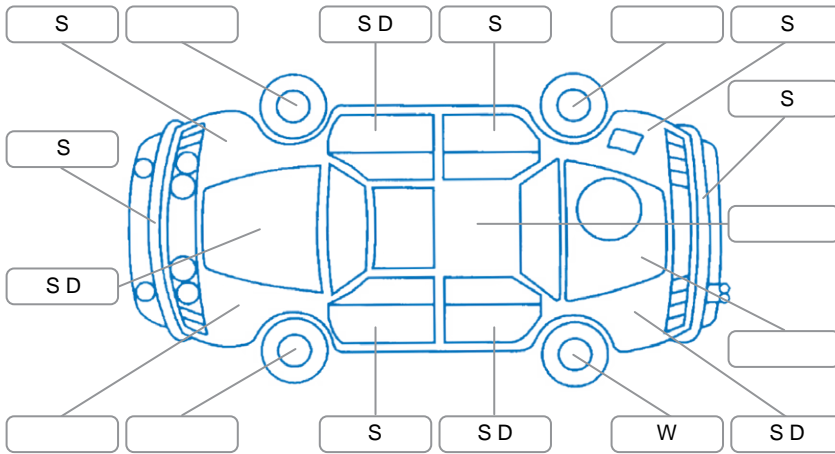

Key

S = Scratch R = Rust C = Crack * = Decals W = Significant scuffs
 D = Dent PT = Paint defect P = Pin dent SC = Stone Chips

Note: some defects and blemishes may not be displayed in the diagram

Body Inspection Comments

Windscreen crack outside cva,

Conditions During Body Inspection

Under Carriage and Under Bonnet Inspection Comments

Underbody surface rust,

Interior Comments

Seats:	Average
Carpets:	Average
Panels:	Average
Dashboard:	Average