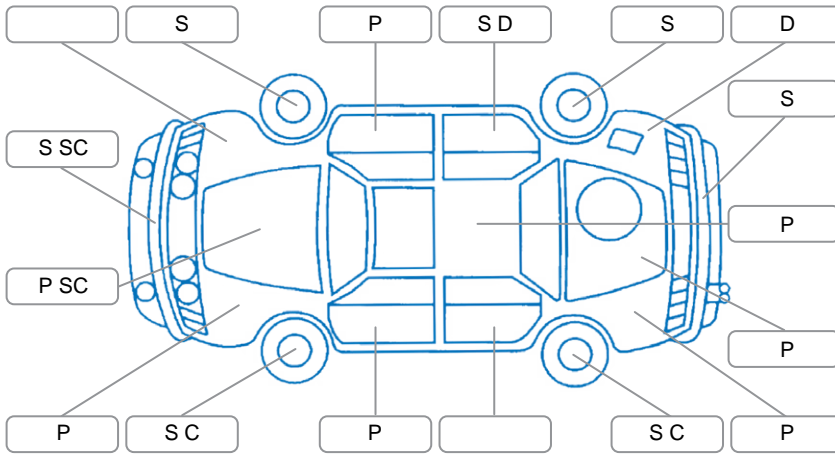

Report ID:	28,227,557	Version:	4
Created:	02 Jul 2026		

Make:	Mazda	Model:	Demio
Body Style:	Hatchback	Year:	2007
Rego No.:	HHB477	Rego Expiry:	07 Oct 2026
WoF Expiry:	05 Feb 2027	Odometer:	92,657 Kms
Good No.:	28227557	VIN:	7AT0C12HX14103491
Next Service:	102,600 Kms	Service History:	No

Key
 S = Scratch R = Rust C = Crack * = Decals W = Significant scuffs
 D = Dent PT = Paint defect P = Pin dent SC = Stone Chips

Note: some defects and blemishes may not be displayed in the diagram

Body Inspection Comments

Conditions During Body Inspection: Wet Dry

Under Carriage and Under Bonnet Inspection Comments

Interior Comments

Seats:	Average
Carpets:	Average
Panels:	Average
Dashboard:	Average

General Comments

Road Conditions During Test Drive	Wet	
Engine Timing Mechanism	Timing Chain	
Evidence of Cam Belt Replacement	<input type="checkbox"/> Yes <input type="checkbox"/> No	Kms
Inspected by:	Daryll Timms	
Published by:	Harry Dodds	
Inspection Date:	12 Jun 2026	