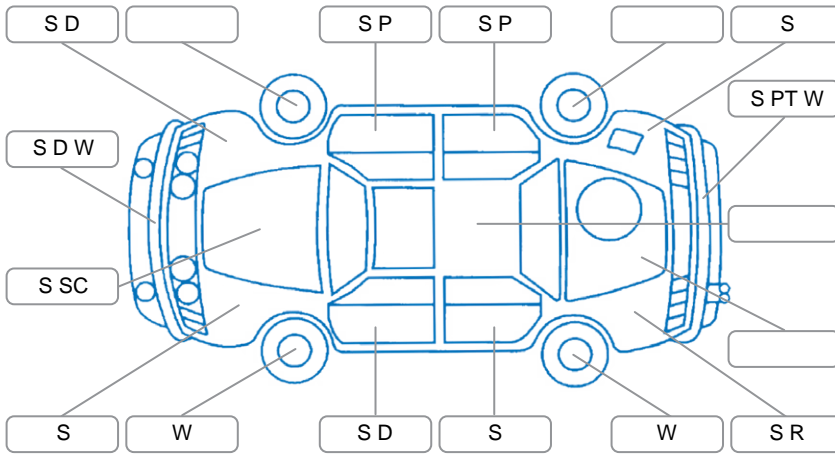

Report ID:	28,227,463	Version:	1
Created:	05 Jun 2026		

Make:	Nissan	Model:	Cefiro
Body Style:	Sedan	Year:	1996
Rego No.:	BTA990	Rego Expiry:	08 Aug 2026
WoF Expiry:	20 Nov 2026	Odometer:	137,009 Kms
Good No.:	28227463	VIN:	7A8DH2A0703060838
Next Service:		Service History:	No

Key
 S = Scratch R = Rust C = Crack * = Decals W = Significant scuffs
 D = Dent PT = Paint defect P = Pin dent SC = Stone Chips

Note: some defects and blemishes may not be displayed in the diagram

Body Inspection Comments

Drivers foglight broken, both have been disconnected, headlights yellowing , surface rust boot door jam

Conditions During Body Inspection Dry

Under Carriage and Under Bonnet Inspection Comments

Engine and transmission oil leaks, all brake rotors lipped, underbody surface rust on suspension components and exhaust