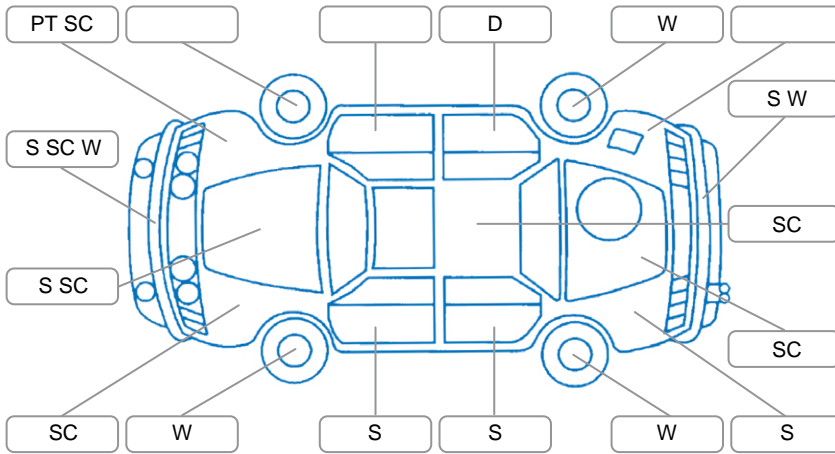

Report ID:	28,227,437	Version:	1
Created:	03 Jun 2026		

Make:	Mercedes-Benz	Model:	C200
Body Style:	Wagon	Year:	2009
Rego No.:	NZN654	Rego Expiry:	25 Jan 2027
WoF Expiry:	22 Jan 2027	Odometer:	100,857 Kms
Good No.:	28227437	VIN:	WDD2042412F395806
Next Service:	?	Service History:	No

**Key**  
 S = Scratch    R = Rust    C = Crack    \* = Decals    W = Significant scuffs  
 D = Dent    PT = Paint defect    P = Pin dent    SC = Stone Chips

Note: some defects and blemishes may not be displayed in the diagram