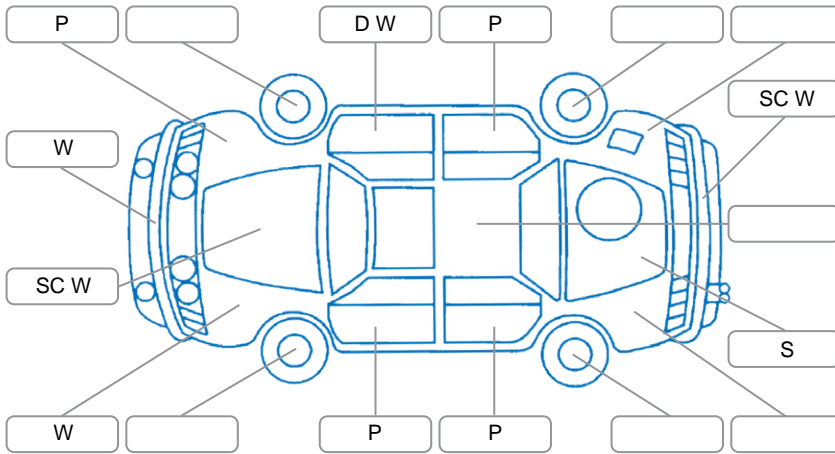

Report ID:	28,227,376	Version:	3
Created:	22 Jun 2026		

Make:	Toyota	Model:	Rav4
Body Style:	SUV	Year:	2022
Rego No.:	PKC319	Rego Expiry:	10 Aug 2026
WoF Expiry:	03 Jul 2027	Odometer:	110,549 Kms
Good No.:	28227376	VIN:	JTMBW3FV60D150733
Next Service:	118,000Kms	Service History:	Yes

Key
 S = Scratch R = Rust C = Crack * = Decals W = Significant scuffs
 D = Dent PT = Paint defect P = Pin dent SC = Stone Chips

Note: some defects and blemishes may not be displayed in the diagram

Body Inspection Comments