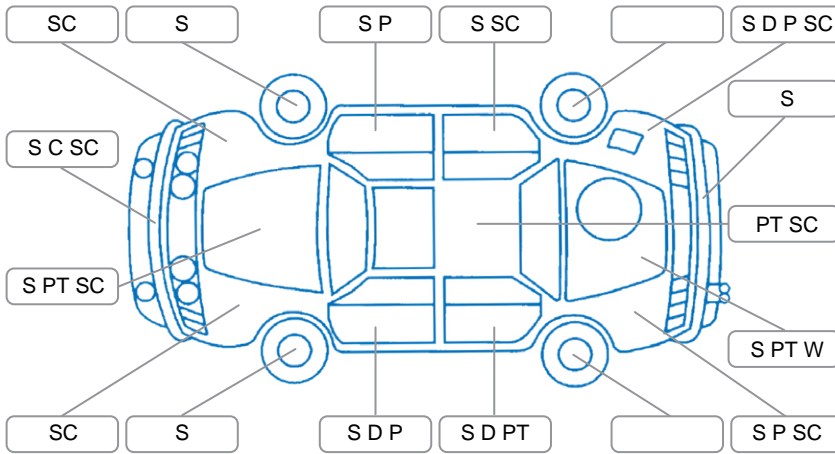

Report ID:	28,227,324	Version:	1
Created:	17 Jun 2026		

Make:	Mitsubishi	Model:	Galant
Body Style:	Sedan	Year:	2007
Rego No.:	NGE137	Rego Expiry:	20 Jul 2026
WoF Expiry:	18 Jun 2027	Odometer:	139,278 Kms
Good No.:	28227324	VIN:	7AT0CJ0JX20100473
Next Service:	149,300km's	Service History:	No

### Key

S = Scratch    R = Rust    C = Crack    \* = Decals    W = Significant scuffs  
 D = Dent    PT = Paint defect    P = Pin dent    SC = Stone Chips

Note: some defects and blemishes may not be displayed in the diagram

### Body Inspection Comments

Deep scratches in left side sill cover.

Conditions During Body Inspection

Dry