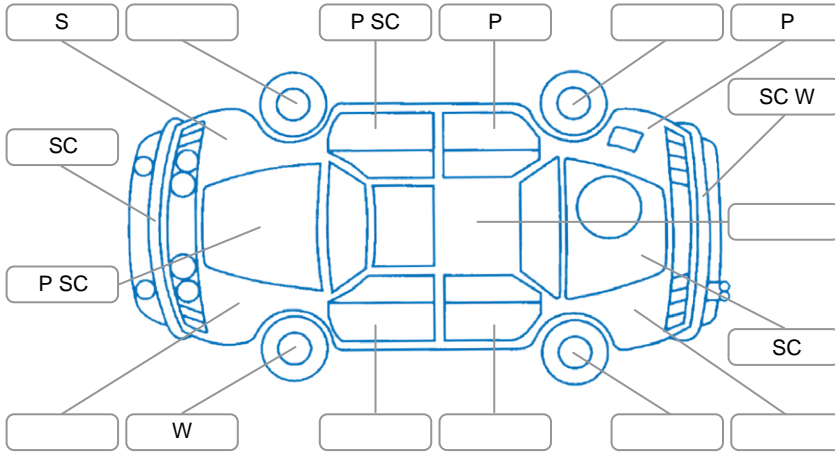

Report ID:	28,227,307	Version:	1
Created:	03 Jun 2026		

Make:	Holden	Model:	Trax
Body Style:	SUV	Year:	2018
Rego No.:	LTP232	Rego Expiry:	29 Aug 2025
WoF Expiry:	19 Oct 2025	Odometer:	153,949 Kms
Good No.:	28227307	VIN:	KL3BA7689JB724595
Next Service:	163890	Service History:	Yes

Key
 S = Scratch R = Rust C = Crack * = Decals W = Significant scuffs
 D = Dent PT = Paint defect P = Pin dent SC = Stone Chips

Note: some defects and blemishes may not be displayed in the diagram

Body Inspection Comments

Conditions During Body Inspection: Dry

Under Carriage and Under Bonnet Inspection Comments

Engine oil leak
 Coolant leak

Interior Comments

Seats:	stained
Carpets:	Average
Panels:	Average
Dashboard:	Average