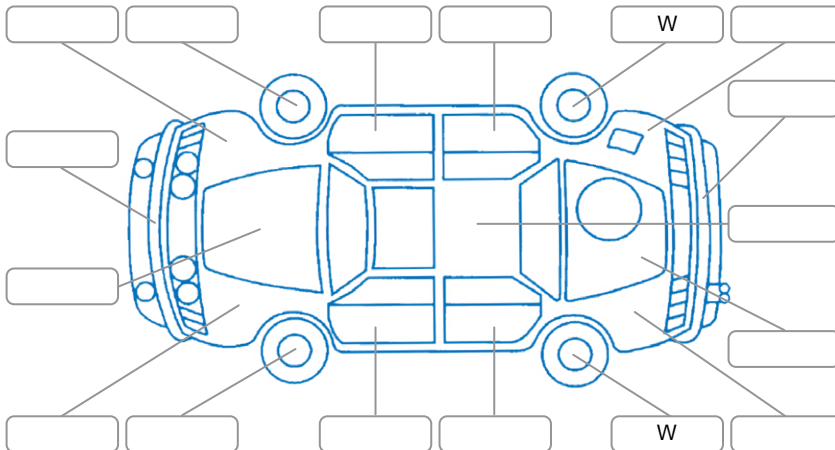

Make:	Honda	Model:	FIT
Body Style:	Hatchback	Year:	2015
Rego No.:	RQY67	Rego Expiry:	20 Aug 2026
WoF Expiry:	20 Feb 2027	Odometer:	93,912 Kms
Good No.:	28227087	VIN:	7AT08G2YX26007281
Next Service:	no sticker	Service History:	No

Key
 S = Scratch R = Rust C = Crack * = Decals W = Significant scuffs
 D = Dent PT = Paint defect P = Pin dent SC = Stone Chips

Note: some defects and blemishes may not be displayed in the diagram

Body Inspection Comments

Both front tyre cracked,

Conditions During Body Inspection	Wet
-----------------------------------	-----

Under Carriage and Under Bonnet Inspection Comments

Interior Comments

Seats:	Average
Carpets:	Average
Panels:	Average
Dashboard:	Good