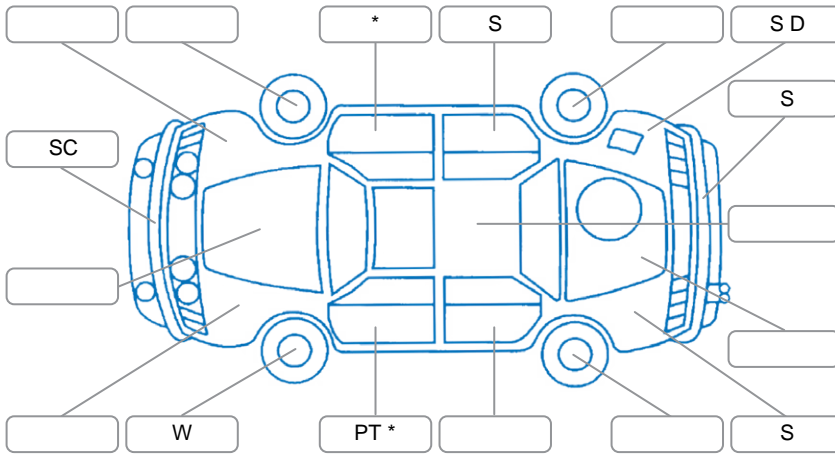

Report ID:	28,227,073	Version:	6
Created:	15 Jun 2026		

Make:	Skoda	Model:	Scala
Body Style:	Hatchback	Year:	2022
Rego No.:	PFQ428	Rego Expiry:	12 May 2026
WoF Expiry:	29 May 2027	Odometer:	53,463 Kms
Good No.:	28227073	VIN:	TMBFK7NW5N3034385
Next Service:	63000	Service History:	Yes

Key
 S = Scratch R = Rust C = Crack * = Decals W = Significant scuffs
 D = Dent PT = Paint defect P = Pin dent SC = Stone Chips

Note: some defects and blemishes may not be displayed in the diagram

Body Inspection Comments

Driver door seal torn

Conditions During Body Inspection

Under Carriage and Under Bonnet Inspection Comments

Interior Comments

Seats:	Average
Carpets:	Good
Panels:	Good
Dashboard:	Good

General Comments

Road Conditions During Test Drive	Wet	
Engine Timing Mechanism	Timing Chain	
Evidence of Cam Belt Replacement	<input type="checkbox"/> Yes <input type="checkbox"/> No	Kms
Inspected by:	Curshey Accad	
Published by:	Henry Manders	
Inspection Date:	07 Jun 2026	