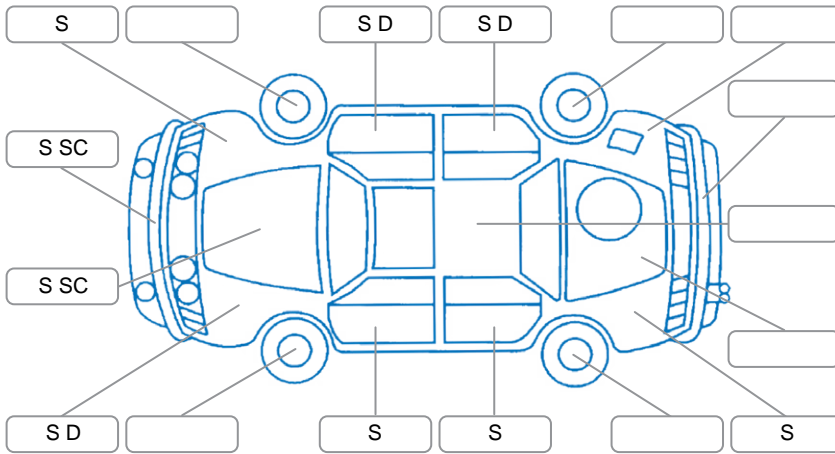

Report ID:	28,226,994	Version:	2
Created:	15 Jun 2026		

Make:	Mazda	Model:	Demio
Body Style:	Hatchback	Year:	2006
Rego No.:	HUZ55	Rego Expiry:	18 Jul 2026
WoF Expiry:	28 Feb 2027	Odometer:	80,002 Kms
Good No.:	28226994	VIN:	7AT0C12HX14407677
Next Service:	89,000	Service History:	Yes

### Key

S = Scratch    R = Rust    C = Crack    \* = Decals    W = Significant scuffs  
 D = Dent    PT = Paint defect    P = Pin dent    SC = Stone Chips

Note: some defects and blemishes may not be displayed in the diagram