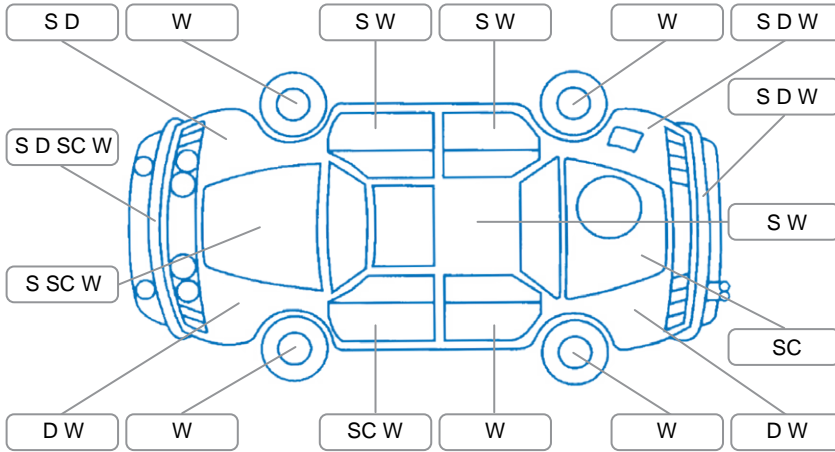

Report ID:	28,226,918	Version:	1
Created:	03 Jun 2026		

Make:	BMW	Model:	116I
Body Style:	Hatchback	Year:	2009
Rego No.:	HQC180	Rego Expiry:	25 Jun 2026
WoF Expiry:	14 Jun 2026	Odometer:	156,114 Kms
Good No.:	28226918	VIN:	WBAUE12010P240250
Next Service:	?	Service History:	No

**Key**

S = Scratch    R = Rust    C = Crack    \* = Decals    W = Significant scuffs  
 D = Dent    PT = Paint defect    P = Pin dent    SC = Stone Chips

Note: some defects and blemishes may not be displayed in the diagram

**Body Inspection Comments**

Windscreen stone chips

Conditions During Body Inspection

Dry

**Under Carriage and Under Bonnet Inspection Comments**

Engine oil leaks  
 Rear wheel drive

**Interior Comments**

Seats:	Good
Carpets:	Good
Panels:	Average
Dashboard:	Good