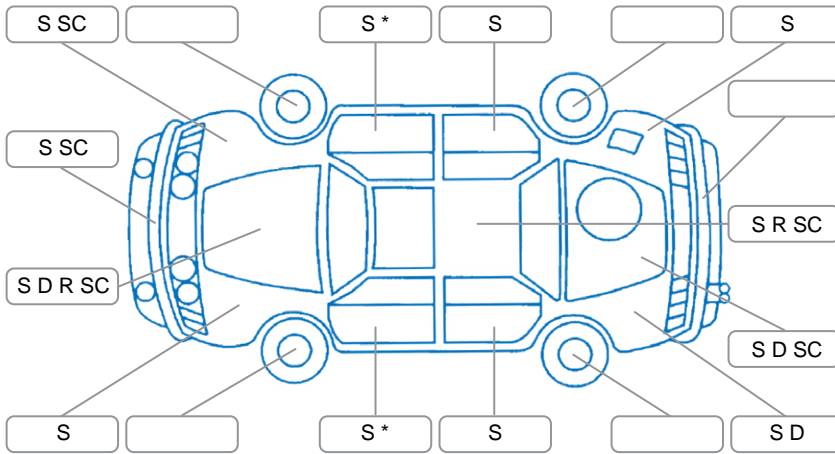

Report ID:	28,226,844	Version:	3
Created:	16 Jun 2026		

Make:	Ford	Model:	Ranger
Body Style:	Utility	Year:	2021
Rego No.:	NRN856	Rego Expiry:	10 Aug 2026
WoF Expiry:	13 Apr 2027	Odometer:	224,708 Kms
Good No.:	28226844	VIN:	MNAUMFF50MW160764
Next Service:	229,000 Kms	Service History:	Yes

Key
 S = Scratch R = Rust C = Crack * = Decals W = Significant scuffs
 D = Dent PT = Paint defect P = Pin dent SC = Stone Chips

Note: some defects and blemishes may not be displayed in the diagram

Body Inspection Comments