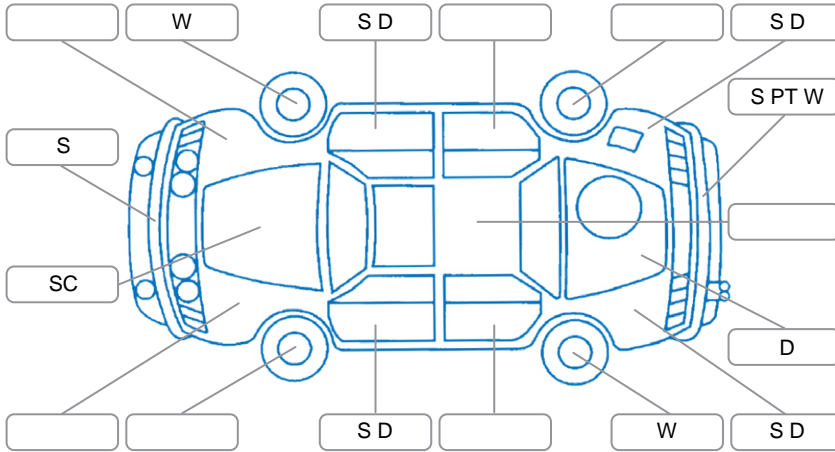

Report ID:	28,226,735	Version:	1
Created:	09 Jun 2026		

Make:	Toyota	Model:	Vitz
Body Style:	Hatchback	Year:	2000
Rego No.:	FBQ423	Rego Expiry:	10 Jul 2026
WoF Expiry:	09 Dec 2026	Odometer:	152,125 Kms
Good No.:	28226735	VIN:	7A8H63E0709083897
Next Service:	162,000km	Service History:	No

Key

S = Scratch R = Rust C = Crack * = Decals W = Significant scuffs
 D = Dent PT = Paint defect P = Pin dent SC = Stone Chips

Note: some defects and blemishes may not be displayed in the diagram

Body Inspection Comments

Conditions During Body Inspection: Dry

Under Carriage and Under Bonnet Inspection Comments

Underbody surface rust
 Front wheel drive

Interior Comments

Seats:	Good
Carpets:	Good
Panels:	Good
Dashboard:	Good